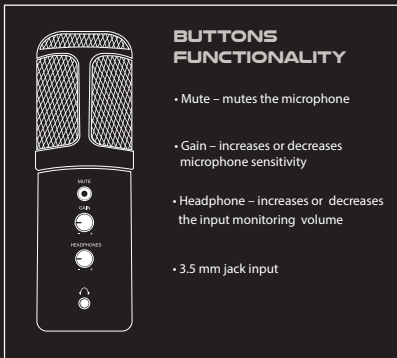

INCLUDED

- Genesis Radium 600 microphone (1)
- Metal stand (2)
- Metal mount (3)
- Metal holder (4)
- Sponge cover
- Pop filter (5)
- Case

KEY FEATURES

- Cardioid polar pattern
- Control of recording and monitoring sensitivity
- 3.5 mm jack input
- Mute button

SPECIFICATIONS

- PC connection: wired
- Connection method: USB
- Polar pick-up pattern: cardioid
- Frequency range: 30 Hz - 18 kHz
- Sensitivity: $-36\text{dB} \pm -2\text{dB}$ (0dB = 1V/Pa@1kHz)
- Dynamic range: 93dB (THD + N=0.005%)
- Sampling frequency: 16-bit/48kHz
- Cord length: 1.8 m (USB-B to USB-A)

SAFETY INFORMATION

- Use as intended.
- Non-authorized repairs or disassembly voids the warranty and may damage the product.
- Dropping or hitting the device may lead to device being damaged, scratched or flawed in other way.
- Do not use the product in low and high temperatures, strong magnetic fields and damp or dusty surroundings.
- Improper usage may break the device.
- Slots and openings in the case are provided for ventilation and should not be obscured. Blocking the vents can cause overheating of the device.

BUTTONS FUNCTIONALITY

- Mute – mutes the microphone
- Gain – increases or decreases microphone sensitivity
- Headphone – increases or decreases the input monitoring volume
- 3.5 mm jack input

INSTALLATION

- Connect the devices to a USB port on your computer

GENERAL

- The safe product, conforming to the EU requirements.
- The product is made in accordance with RoHS European standard.
- The WEEE symbol (the crossed-out wheeled bin) using indicates that this product is not home waste. Appropriate waste management aids in avoiding consequences which are harmful for people and environment and result from dangerous materials used in the device, as well as improper storage and processing. Segregated household waste collection aids recycle materials and components of which the device was made. In order to get detailed information about recycling this product please contact your retailer or a local authority.

EN

PL

DE

ES

CZ

SK

RO

HU

BG

RU